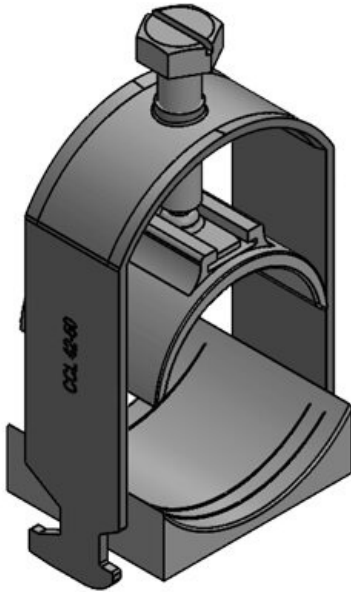

CCL Cable clamps / cable clips

for C section rails C30

The cable clamps are characterised by a high clamping range and great flexibility. Ideally suited for strain relief on the C section rail with opening dimensions 16 - 17 mm. It offers flexible clamping ranges from 6 mm to 64 mm. The counter tray is secured by a locking mechanism and cannot slip out of the cable clamp.

Also available: sets consisting of [EMC shield clamp LFC](#) and matching [CCL cable clip](#).

RoHS
compliant

REACH
COMPLIANCE

Specifications

Material	Mild steel, galvanically zinc plated
Properties	vibration proof
Mounting options	Clamping

Part No.	32002	Clamping	18 - 23 mm
EAN	4251269323	range	
	591	Clamping	1 x 18 - 23
Package	25	range	mm
quantity			
Length	24 mm		
Width	26 mm		
Height	38 mm		
Mounting	62 mm		
height			

CCL 22-32

Part No.	32003	Clamping	22 - 32 mm
EAN	4251269323	range	
	607	Clamping	1 x 22 - 32
Package	25	range	mm
quantity			
Length	24 mm		
Width	38 mm		
Height	52 mm		
Mounting	72 mm		
height			

CCL 30-38

Part No.	32004	Clamping	30 - 38 mm
EAN	4251269323	range	
	614	Clamping	1 x 30 - 38
Package	25	range	mm
quantity			
Length	24 mm		
Width	44 mm		
Height	62 mm		
Mounting	78 mm		
height			

Part No.	32005	Clamping	38 - 42 mm
EAN	4251269323	range	
	621	Clamping	1 x 38 - 42
Package	25	range	mm
quantity			
Length	24 mm		
Width	48 mm		
Height	67 mm		
Mounting	82 mm		
height			