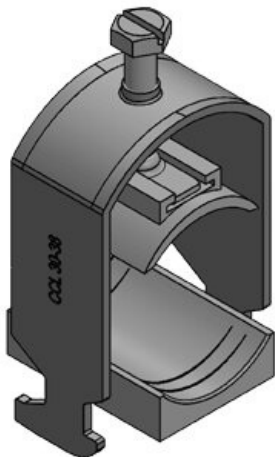

CCL Cable clamps / cable clips

for C section rails C30

The cable clamps are characterised by a high clamping range and great flexibility. Ideally suited for strain relief on the C section rail with opening dimensions 16 - 17 mm. It offers flexible clamping ranges from 6 mm to 64 mm. The counter tray is secured by a locking mechanism and cannot slip out of the cable clamp.

Also available: sets consisting of [EMC shield clamp LFC](#) and matching [CCL cable clip](#).

RoHS
compliant

REACH
COMPLIANCE

Specifications

Material	Mild steel, galvanically zinc plated
Properties	vibration proof
Mounting options	Clamping

Part No.	32002	Clamping	18 - 23 mm
EAN	4251269323	range	
	591	Clamping	1 x 18 - 23
Package	25	range	mm
quantity			
Length	24 mm		
Width	26 mm		
Height	38 mm		
Mounting	62 mm		
height			

CCL 22-32

Part No.	32003	Clamping	22 - 32 mm
EAN	4251269323	range	
	607	Clamping	1 x 22 - 32
Package	25	range	mm
quantity			
Length	24 mm		
Width	38 mm		
Height	52 mm		
Mounting	72 mm		
height			

CCL 30-38

Part No.	32004	Clamping	30 - 38 mm
EAN	4251269323	range	
	614	Clamping	1 x 30 - 38
Package	25	range	mm
quantity			
Length	24 mm		
Width	44 mm		
Height	62 mm		
Mounting	78 mm		
height			

Part No.	32005	Clamping	38 - 42 mm
EAN	4251269323	range	
	621	Clamping	1 x 38 - 42
Package	25	range	mm
quantity			
Length	24 mm		
Width	48 mm		
Height	67 mm		
Mounting	82 mm		
height			