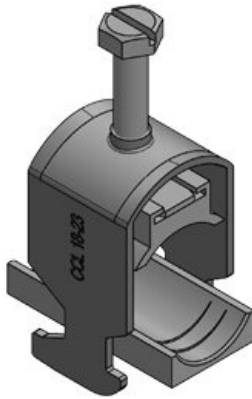

CCL Cable clamps / cable clips

for C section rails C30

The cable clamps are characterised by a high clamping range and great flexibility. Ideally suited for strain relief on the C section rail with opening dimensions 16 - 17 mm. It offers flexible clamping ranges from 6 mm to 64 mm. The counter tray is secured by a locking mechanism and cannot slip out of the cable clamp.

Also available: sets consisting of [EMC shield clamp LFC](#) and matching [CCL cable clip](#).

RoHS
compliant

REACH
COMPLIANCE

Specifications

Material	Mild steel, galvanically zinc plated
Properties	vibration proof
Mounting options	Clamping

Advantages & benefits

- Quick and easy assembly
- For mounting on all common C30 rails with 16 - 17 mm opening dimensions

Product types & sizes

CCL 6-13

Part No.	32000	Clamping	6 - 13 mm
EAN	4251269323	range	
Package	577	Clamping	1 x 6 - 13
quantity	25	range	mm
Length	24 mm		
Width	19 mm		
Height	31 mm		
Mounting	51 mm		
height			

CCL 12-19

Part No.	32001	Clamping	12 - 19 mm
EAN	4251269323	range	
	584	Clamping	1 x 12 - 19
Package	25	range	mm
quantity			
Length	24 mm		
Width	22 mm		
Height	36 mm		
Mounting	56,7 mm		
height			

CCL 18-23